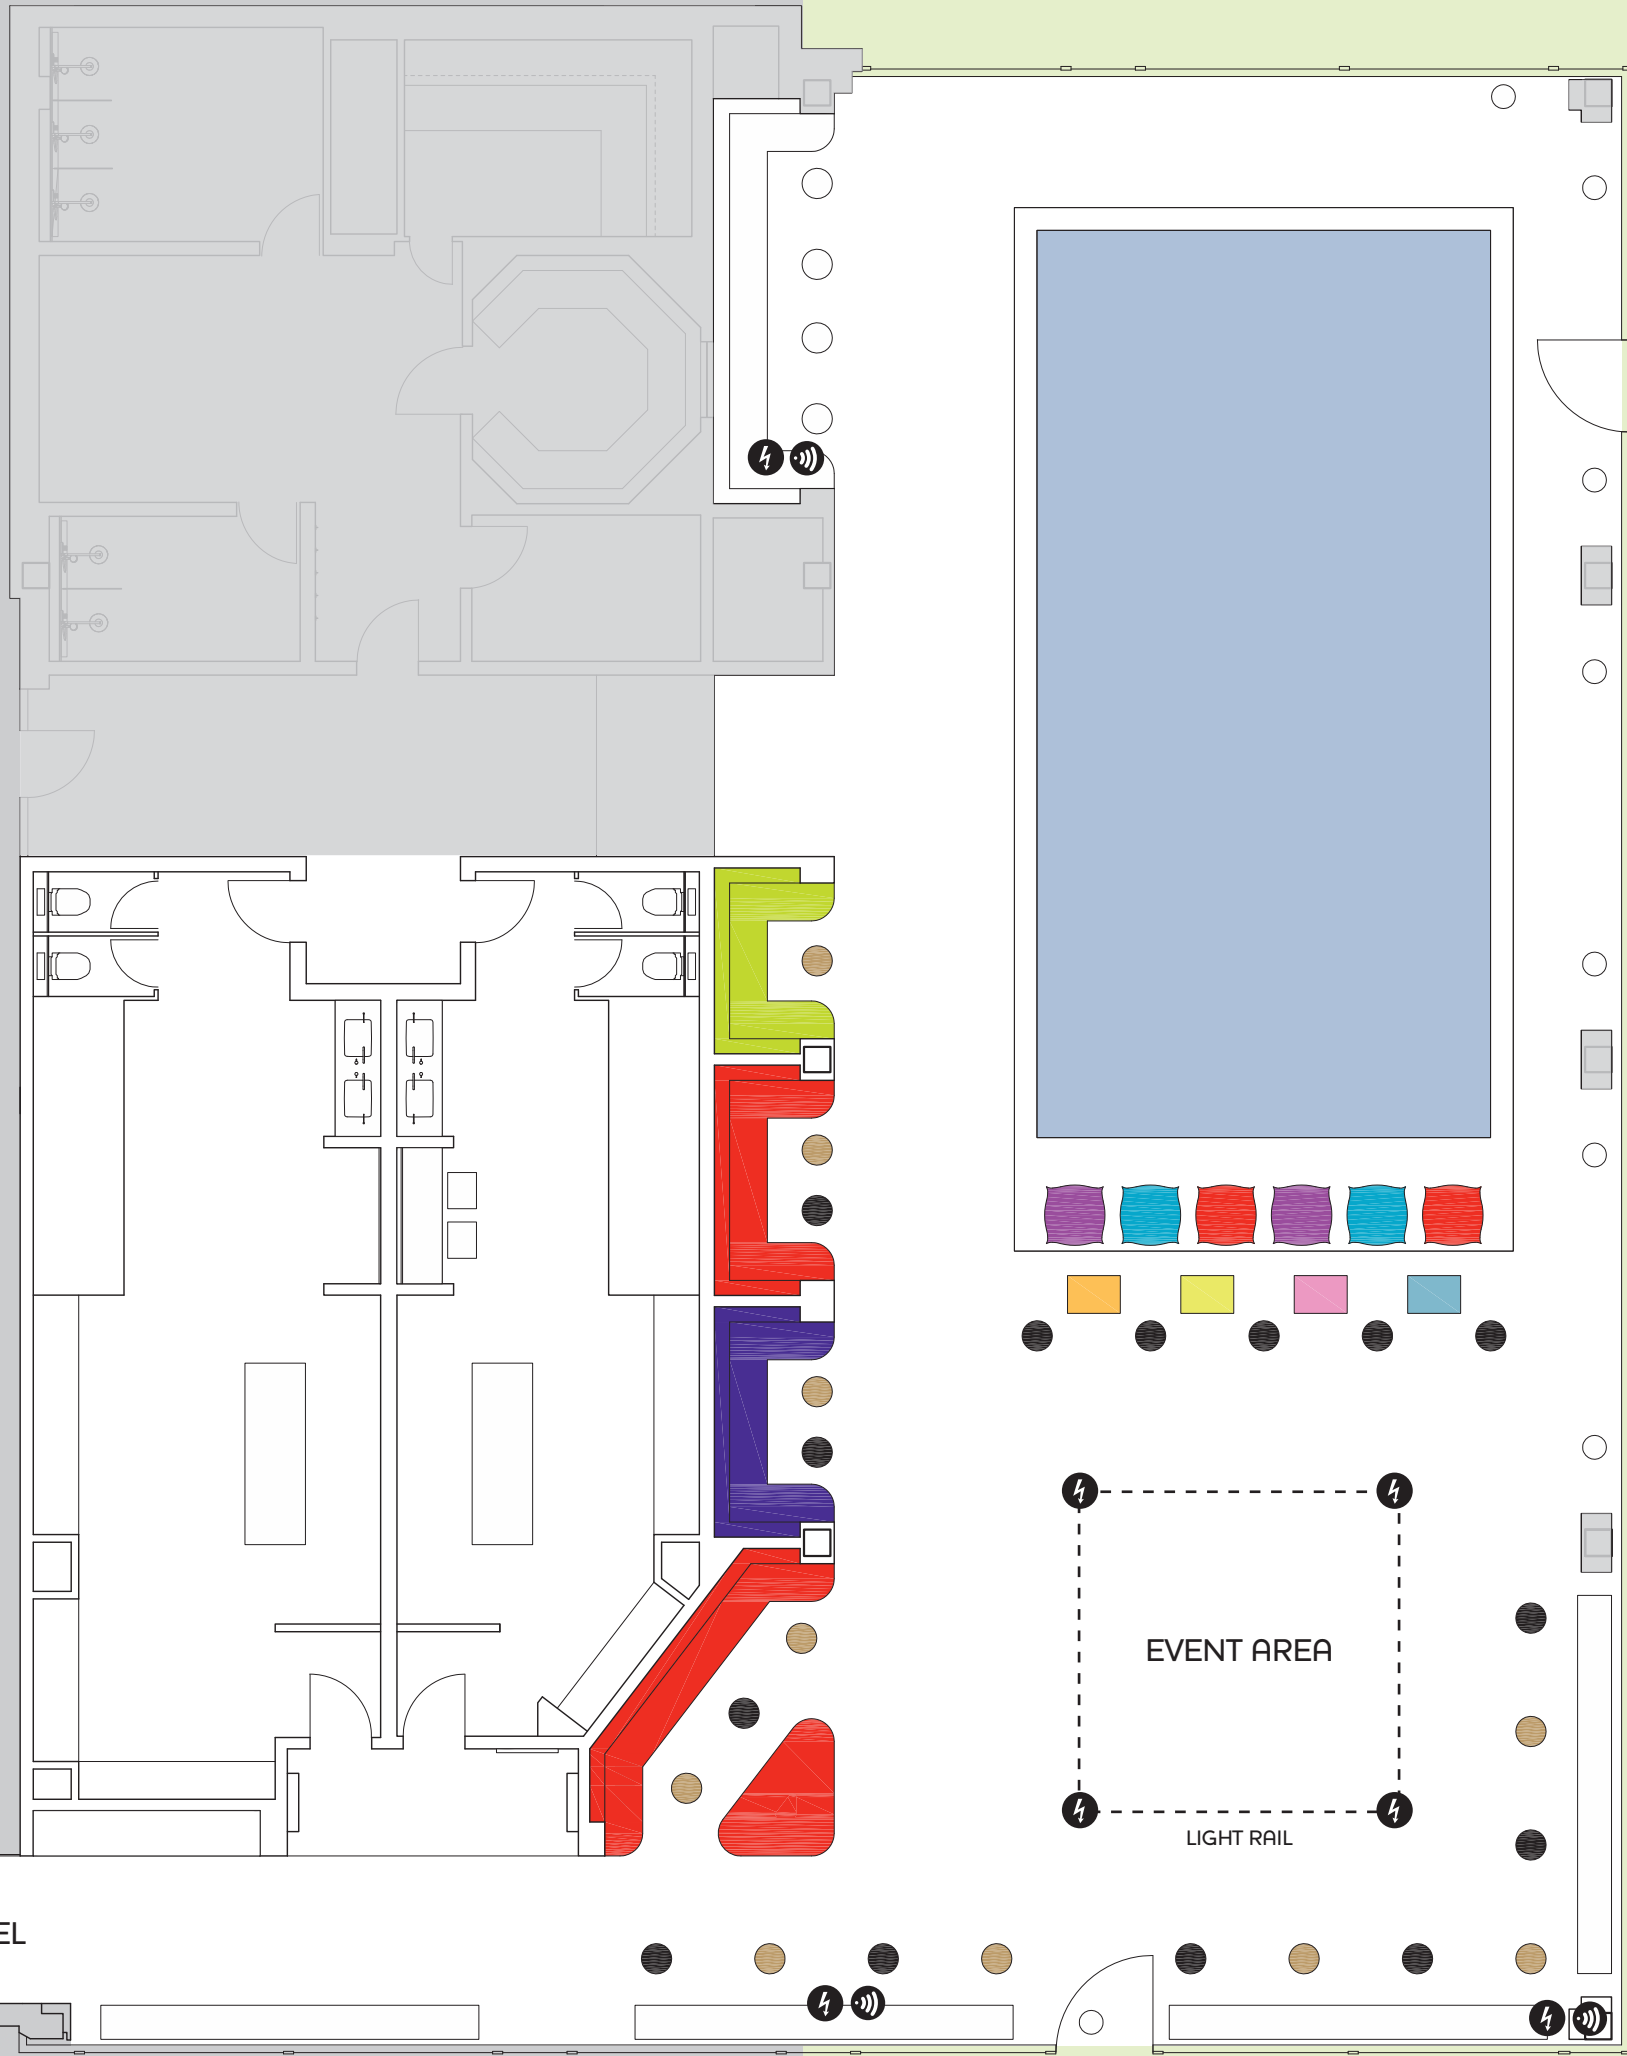

HOTELLOBBY

WARDROBE

ENTRANCE VIA HOTEL

PARKING

-  POWER FACILITIES
-  DJ SOUND FACILITIES

1M² 100M²

1M² 190M²